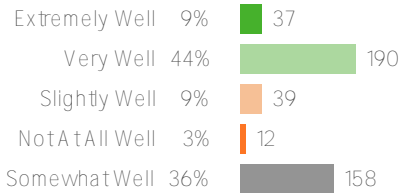

Social Awareness

Your average

79%

436 responses

District average: 79% Washington Elementary School District

How did people respond?

Q.1: How well do you understand other people's thoughts and ideas?