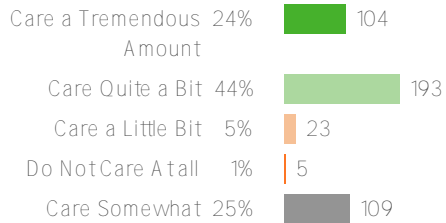

Favorable: 82%

Q.2: How much do you care about other people's feelings?