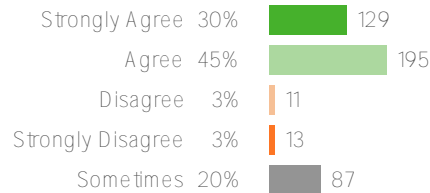

Favorable: 78%

School operations

Your average

78%

436 responses

District average: **75%** Washington Elementary School District

How did people respond?

Q.1: The restrooms in my school are clean and safe for me to use.

Favorable: **58%**

Q.2: I am proud of how my school looks.

Favorable: **84%**

Q.3: My school cafeteria is a clean and safe place for me to eat

Favorable: **93%**

Social Awareness

Your average

79%