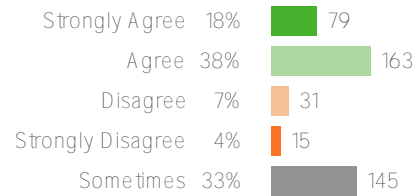

Favorable: 78%

School operations

Your average

78%

436 responses

District average: **75%** Washington Elementary School District

How did people respond?

Q.1: The restrooms in my school are clean and safe for me to use.

Favorable: **58%**

Q.2: I am proud of how my school looks.

Favorable: **84%**

Q.3: My school cafeteria is a clean and safe place for me to eat

Favorable: **93%**

Social Awareness

Your average

79%