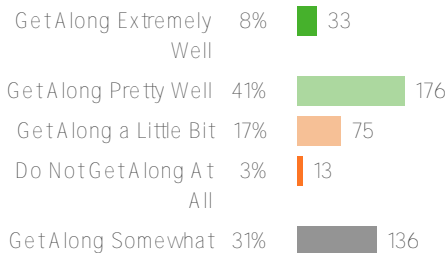

Favorable: 91%

Q.3: How well do you get along with students you don't know?