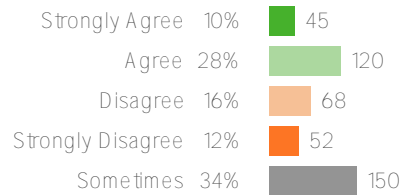

Favorable: 78%

School operations

Your average

78%

436 responses

District average: **75%** Washington Elementary School District

How did people respond?

Q.1: The restrooms in my school are clean and safe for me to use.

Favorable: **58%**

Q.2: I am proud of how my school looks.

Favorable: **84%**

Q.3: My school cafeteria is a clean and safe place for me to eat

Favorable: **93%**

Social Awareness

Your average

79%